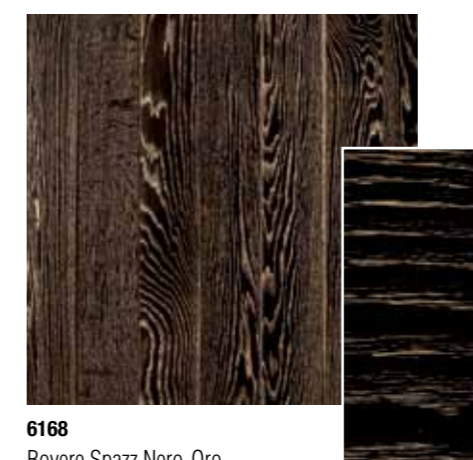

Dimensions

total thickness 15 mm
(thickness 3,5 mm 2 wood sides
+ 8 mm support)
Useful widths available:
135, 145, 155, 195 mm
available single-width or mixed
Length = 2400 mm

6166
Rovere Spazz. Scuro

6167
Rovere Spazz. Chiaro