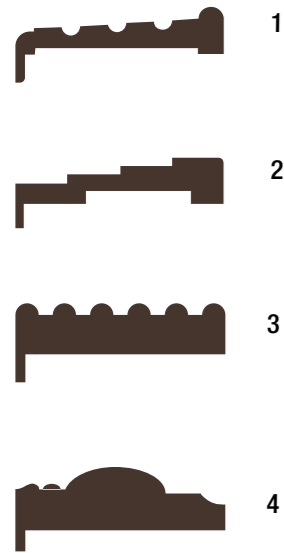

1. Scegli il coprifilo in 4 versioni