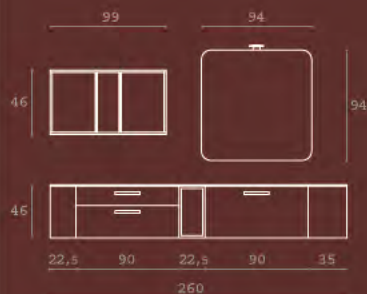

Composizione

13

05782

colore mobile - Laccato lucido Antracite poro aperto
abbinamento - Laccato lucido Grigio Perla poro aperto
top - Cristallo extrachiaro color Grigio Perla
lavabo - Integrato nel top in cristallo
main furniture finish - Open pore Antracite glossy lacquered
other finish - Open pore Pearl grey glossy lacquered
top - Pearl grey superclear crystal
basin - Integrated into the top

profondità - 51 cm
depth - 51 cm