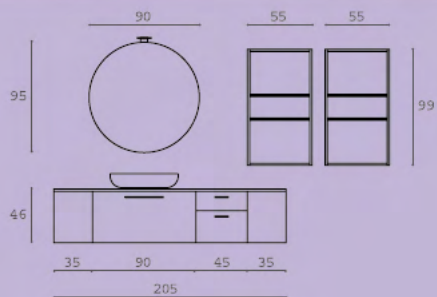

profondità - 38,5 cm
depth - 38,5 cm