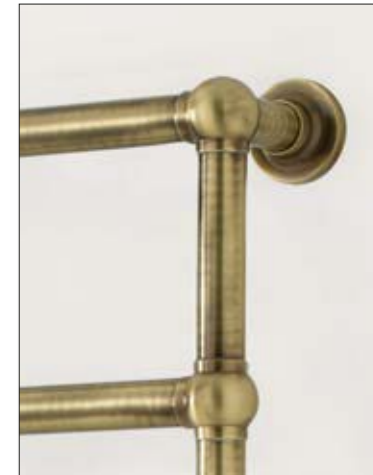

Per riscaldare con classe ed eleganza, Vi proponiamo apparecchi, che alla qualità dell'ottone con cui sono costruiti, uniscono una linea pratica e funzionale. Tecnicamente perfetti, garantiscono una durata infinita. Li proponiamo sia ad acqua calda che elettricità. Su richiesta si possono realizzare anche misure speciali. Sono disponibili in tutte le finiture della gamma 3SC.

To heat with class and elegance, 3SC offer best quality appliances, made in solid brass. Technically perfection, infinite lifetime. Our heaters are available in the version Hot water or version Electric. On demand we can do also special sizes. The warmers are available in all the finishes of range 3SC.

Для обогрева вашей ванной комнаты с шиком и элегантностью 3SC предлагает полотенцесушители, которые объединяют высокое качество латуни, из которой сделаны, с практичным и функциональным дизайном. Их техническая безупречность гарантирует практически вечный срок службы. Мы предлагаем вам варианты, работающие на горячей воде, либо на электричестве. На заказ мы можем производить радиаторы нестандартных размеров. Радиаторы предлагаются во всех вариантах отделки гаммы 3SC.